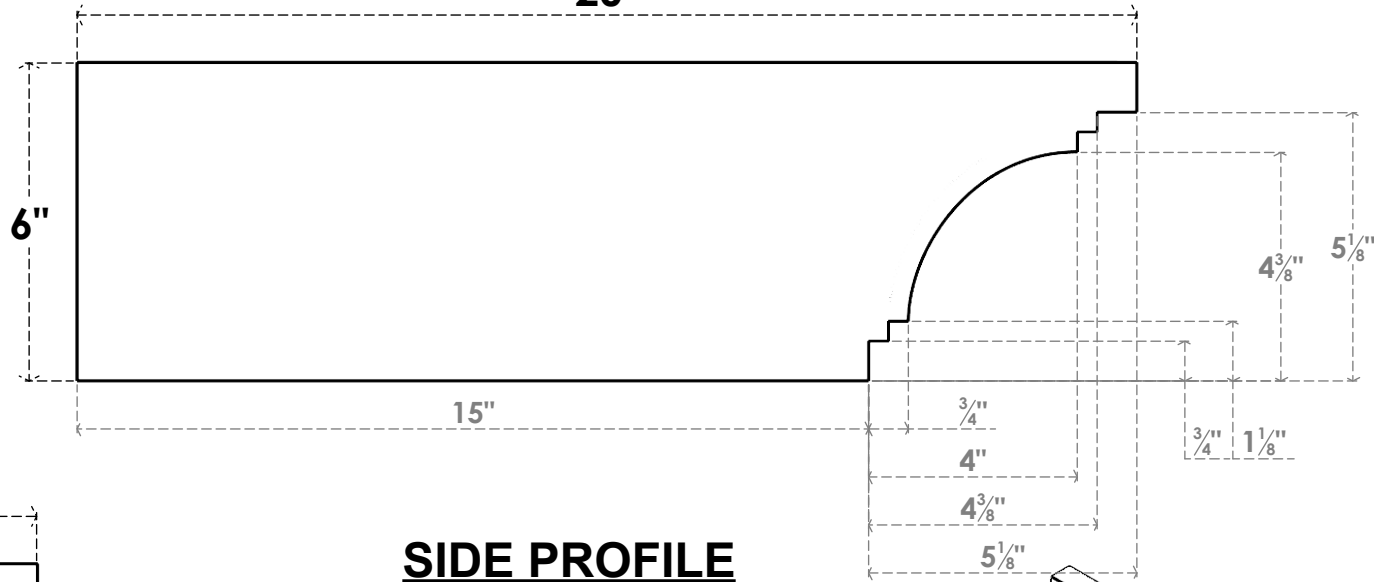

ITEM NUMBER: RFTURO060X06000X20000X006PEC00RCPR

6"W X 6"H X 20"L TIMBERTHANE ROUGH CEDAR PESCADERO FAUX WOOD OPEN RAFTER TAIL, 6"L END, PRIMED TAN

ISOMETRIC

GENERATED DATE : 03/02/2023

EKENA MILLWORK
2300 WEST MAIN ST.
CLARKSVILLE, TX 75426
TOLL FREE: 866-607-0453
WWW.EKENAMILLWORK.COM

NOTES

1. INSTALLATION TO BE COMPLETED IN ACCORDANCE WITH MANUFACTURER'S SPECIFICATIONS.
2. DRAWING MAY NOT BE TO SCALE
3. THIS DRAWING IS INTENDED FOR DESIGN AND PLANNING PURPOSES ONLY.
4. ALL INFORMATION CONTAINED HEREIN WAS CURRENT AT THE TIME OF DEVELOPMENT BUT MUST BE REVIEWED AND APPROVED BY THE PRODUCT MANUFACTURER TO BE CONSIDERED ACCURATE.
5. TIMBERTHANE ARCHITECTURAL PRODUCTS ARE MADE FROM HIGH DENSITY URETHANE AND COME FACTORY PRIMED