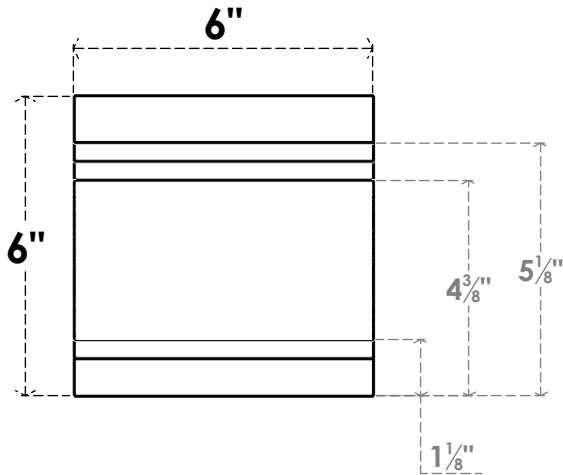

ITEM NUMBER: RFTURO060X06000X20000X006PEC00RCPR

6"W X 6"H X 20"L TIMBERTHANE ROUGH CEDAR PESCADERO FAUX WOOD OPEN RAFTER TAIL, 6"L END, PRIMED TAN

ISOMETRIC

GENERATED DATE : 03/02/2023

EKENA MILLWORK
2300 WEST MAIN ST.
CLARKSVILLE, TX 75426
TOLL FREE: 866-607-0453
WWW.EKENAMILLWORK.COM

NOTES

1. INSTALLATION TO BE COMPLETED IN ACCORDANCE WITH MANUFACTURER'S SPECIFICATIONS.
2. DRAWING MAY NOT BE TO SCALE
3. THIS DRAWING IS INTENDED FOR DESIGN AND PLANNING PURPOSES ONLY.
4. ALL INFORMATION CONTAINED HEREIN WAS CURRENT AT THE TIME OF DEVELOPMENT BUT MUST BE REVIEWED AND APPROVED BY THE PRODUCT MANUFACTURER TO BE CONSIDERED ACCURATE.
5. TIMBERTHANE ARCHITECTURAL PRODUCTS ARE MADE FROM HIGH DENSITY URETHANE AND COME FACTORY PRIMED