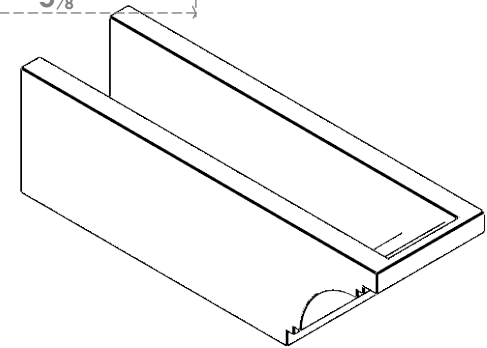

ITEM NUMBER: RFTURO060X06000X20000X006PEC00RCPR

6"W X 6"H X 20"L TIMBERTHANE ROUGH CEDAR PESCADERO FAUX WOOD OPEN RAFTER TAIL, 6"L END, PRIMED TAN

ISOMETRIC

GENERATED DATE : 03/02/2023

EKENA MILLWORK
2300 WEST MAIN ST.
CLARKSVILLE, TX 75426
TOLL FREE: 866-607-0453
WWW.EKENAMILLWORK.COM

NOTES

1. INSTALLATION TO BE COMPLETED IN ACCORDANCE WITH MANUFACTURER'S SPECIFICATIONS.
2. DRAWING MAY NOT BE TO SCALE
3. THIS DRAWING IS INTENDED FOR DESIGN AND PLANNING PURPOSES ONLY.
4. ALL INFORMATION CONTAINED HEREIN WAS CURRENT AT THE TIME OF DEVELOPMENT BUT MUST BE REVIEWED AND APPROVED BY THE PRODUCT MANUFACTURER TO BE CONSIDERED ACCURATE.
5. TIMBERTHANE ARCHITECTURAL PRODUCTS ARE MADE FROM HIGH DENSITY URETHANE AND COME FACTORY PRIMED